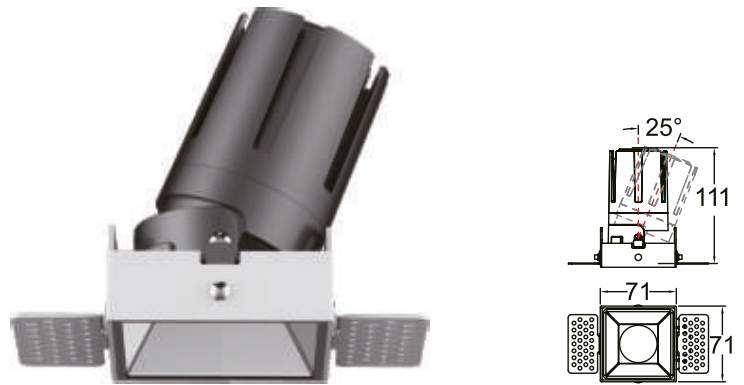

PRE 17

High-end professional down light
Higher lumen output
SDCM<3 CRI>90
Multiple reflector finishing options

P17 . 12W **015** **B** **IP20** **927**

Model Power Beam angle Body color IP grade CCT

Model	IP grade
PRE	IP20
Power	CCT
12W [W]	927 2700K
	930 3000K
Beam angle	940 4000K
015 [°]	950 5000K
024 [°]	
035 [°]	
Body color	
B Black	
W White	

Features

LED type	CREE
Color and CCT	2700K/3000K/4000K/5000K
Other colors	Upon request
Beam angle	15°/24°/35°

Performance

Max. delivered output	1320lm
Efficacy	110lm/W

Electrical and control

Supply type	Main voltage (Integral LED driver)
Input voltage	AC240V
Max. power consumption	12W
Dimming	Upon request

Physical

Cut out	76x76mm
Housing material	Aluminium
Optics material	PMMA
Weight	-
Operating temperature	-25/+55°C

Accessories

Matt black reflector	ACC00379
Titanium reflector	ACC00380
Bright silver reflector	ACC00381
Matt silver reflector	ACC00382
Matt white reflector	ACC00383
Honeycomb D40	ACC00384
Smooth filter D40	ACC00385
15x70° Oval filter D40	ACC00386