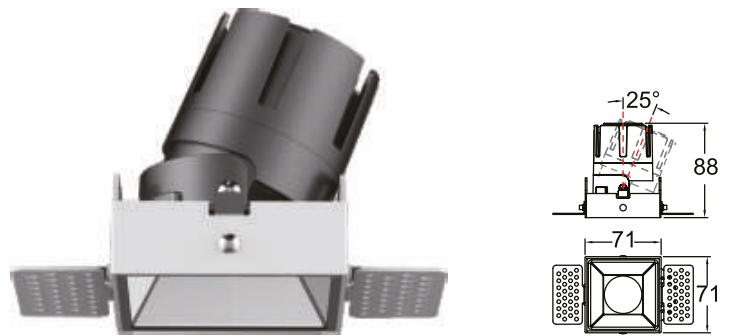

PRE 16

High-end professional down light
Higher lumen output
SDCM<3 CRI>90
Multiple reflector finishing options

P16 .06W 015 B IP20 927

Model Power Beam angle Body color IP grade CCT

Model
PRE

IP grade
IP20

Power
06W [W]
09W [W]

CCT
927 2700K
930 3000K
940 4000K

Beam angle
015 [°]
024 [°]
035 [°]

950 5000K

Body color
B Black
W White

Features

LED type	CREE
Color and CCT	2700K/3000K/4000K/5000K
Other colors	Upon request
Beam angle	15°/24°/35°

Performance

Max. delivered output	700lm (6W) / 1000lm (9W)
Efficacy	117lm/W (6W) / 111lm/W (9W)

Electrical and control

Supply type	Main voltage (Integral LED driver)
Input voltage	AC240V
Max. power consumption	6W/9W
Dimming	Upon request

Physical

Cut out	76x76mm
Housing material	Aluminium
Optics material	PMMA
Weight	-
Operating temperature	-25/+55°C

Accessories

Matt black reflector	ACC00371
Titanium reflector	ACC00372
Bright silver reflector	ACC00373
Matt silver reflector	ACC00374
Matt white reflector	ACC00375
Honeycomb D40	ACC00376
Smooth filter D40	ACC00377
15x70° Oval filter D40	ACC00378