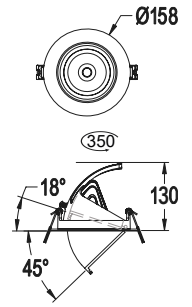

EXT 11

Extractable/retractable module design
SDCM<3 CRI>90

E11 . 32W 015 B IP20 927

Model Power Beam angle Body color IP grade CCT

Model
EXT

IP grade
IP20

Power
32W [W]

CCT
927 2700K
930 3000K

Beam angle
015 [°]
024 [°]
036 [°]
060 [°]

940 4000K
950 5000K

Body color
B Black
W White

Features

LED type	CREE
Color and CCT	2700K/3000K/4000K/5000K
Other colors	Upon request
Beam angle	15°/24°/36°/60°

Performance

Max. delivered output	2800lm
Efficacy	88lm/W

Electrical and control

Supply type	Main voltage (Integral LED driver)
Input voltage	AC240V
Max. power consumption	32W
Dimming	Upon request

Physical

Cut out	145mm
Housing material	Aluminium
Optics material	PMMA
Weight	-
Operating temperature	-25/+55°C