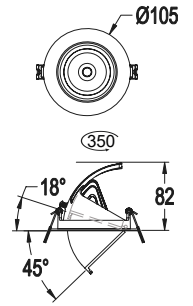

EXT 09

Extractable/retractable module design
SDCM<3 CRI>90

E09 . 15W **015** **B** **IP20** **927**

Model Power Beam angle Body color IP grade CCT

Model
EXT **IP grade**
IP20

Power
15W [W] **CCT**
927 2700K
930 3000K
Beam angle
015 [°]
024 [°]
036 [°]
940 4000K
950 5000K

Body color
B Black
W White

Features

LED type	CREE
Color and CCT	2700K/3000K/4000K/5000K
Other colors	Upon request
Beam angle	15°/24°/36°

Performance

Max. delivered output	1200lm
Efficacy	80lm/W

Electrical and control

Supply type	Main voltage (Integral LED driver)
Input voltage	AC240V
Max. power consumption	15W
Dimming	Upon request

Physical

Cut out	90mm
Housing material	Aluminium
Optics material	PMMA
Weight	-
Operating temperature	-25/+55°C