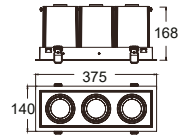

# EXT 05

Extractable/retractable module design  
SDCM<3 CRI>90

**E05 . 72W 015 B IP20 927**

Model Power Beam angle Body color IP grade CCT

**Model**  
EXT

**IP grade**  
IP20

**Power**  
72W [W]

**CCT**  
927 2700K  
930 3000K  
940 4000K  
950 5000K

**Beam angle**  
015 [°]  
024 [°]  
038 [°]

**Body color**  
B Black  
W White

## Physical

Cut out	355x125mm
Housing material	Aluminium
Optics material	PMMA
Weight	-
Operating temperature	-25/+55°C