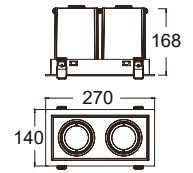

EXT 04

Extractable/retractable module design
SDCM<3 CRI>90

E04 . 48W 015 B IP20 927

Model Power Beam angle Body color IP grade CCT

Model
EXT

IP grade
IP20

Power
48W [W]

CCT
927 2700K
930 3000K

Beam angle
015 [°]
024 [°]
038 [°]

940 4000K
950 5000K

Body color
B Black
W White

Features

LED type	CREE 2x24W
Color and CCT	2700K/3000K/4000K/5000K
Other colors	Upon request
Beam angle	15°/24°/38°

Performance

Max. delivered output	4800lm
Efficacy	100lm/W

Electrical and control

Supply type	Main voltage (Integral LED driver)
Input voltage	AC240V
Max. power consumption	48W
Dimming	Upon request

Physical

Cut out	240x125mm
Housing material	Aluminium
Optics material	PMMA
Weight	-
Operating temperature	-25/+55°C