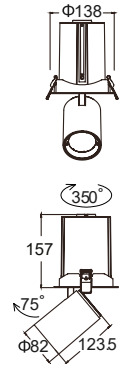

EXT 01

Extractable/retractable module design
SDCM<3 CRI>90

E01 . 24W 015 B IP20 927

Model Power Beam angle Body color IP grade CCT

Model
EXT

IP grade
IP20

Power
24W [W]

CCT
927 2700K
930 3000K
940 4000K
950 5000K

Beam angle
015 [°]
024 [°]
038 [°]

Body color
B Black
W White

Features

LED type	CREE
Color and CCT	2700K/3000K/4000K/5000K
Other colors	Upon request
Beam angle	15°/24°/38°

Performance

Max. delivered output	2400lm
Efficacy	100lm/W

Electrical and control

Supply type	Main voltage (Integral LED driver)
Input voltage	AC240V
Max. power consumption	24W
Dimming	Upon request

Physical

Cut out	125mm
Housing material	Aluminium
Optics material	PMMA
Weight	-
Operating temperature	-25/+55°C