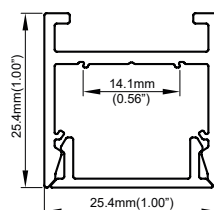

PRF203

PRF203 **B** . **DN** . **0600**

Model

Finishing
color

Light
emission

Diameter

Model

PRF203

Diameter

0600 600mm

0900 900mm

Finishing color

1270 1270mm

1800 1800mm

B *Black*

S *Silver*

W *White*

Light emission

DN *Down light distribution*

Physical

Dimensions 25.4x25.4mm

Material Aluminium

Finishing Anodized

Cover material PC

Protective degree IP20

Mounting Hanging

Accessories

Steel wire kit WIRE00002

Round box D75x50mm BOX00004

Round box D280x50mm BOX00005

Round box D330x50mm BOX00006

IP20