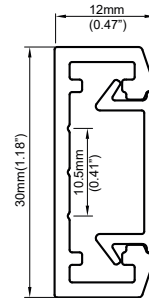

PRF202

PRF202 **B** . **OD** . **0600**

Model Finishing color Light emission Diameter

Model

PRF202

Diameter

0600 600mm

0900 900mm

Finishing color

B *Black*

S *Silver*

W *White*

Light emission

OD *Outer light distribution*

Physical

Dimensions *12x30mm*

Material *Aluminium*

Finishing *Anodized*

Cover material *PC*

Protective degree *IP20*

Mounting *Hanging*

Accessories

Steel wire kit *WIRE00002*

Round box D75x50mm *BOX00004*

Round box D280x50mm *BOX00005*

Round box D330x50mm *BOX00006*