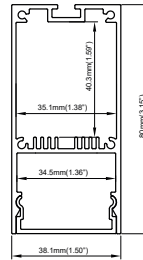

PRF160

PRF160 . **S** . **35** . **OPL**

Model

Finishing
color

Light
surface
width

Cover
type

Model

PRF160

Cover type

OPL *Opal*

Finishing color

S *Silver*

Light surface width

35mm

Physical

Dimensions	38.1x80mm
Material	Aluminium
Finishing	Anodized
Cover material	PMMA / PC
Protective degree	IP20
Mounting	Hanging

Accessories

End cap	ECAP00065
Steel wire kit	WIRE00002
Safety wire	WIRE00004
Square box 75x75x25mm	BOX00001
Square box 230x75x65mm	BOX00002
Square box 258x125x65mm	BOX00003