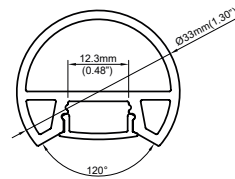

PRF158

PRF158 . **S** . **15** . **OPL**

Model

Finishing
color

Light
surface
width

Cover
type

Model

PRF158

Finishing color

S *Silver*

Light surface width

15mm

Cover type

OPL *Opal*

FRS *Frosted*

Physical

Dimensions *D 33mm*

Material *Aluminium*

Finishing *Anodized*

Cover material *PC*

Protective degree *IP20*

Mounting *Hanging*

Accessories

End cap *ECAP00063*

Square box 75x75x25mm *BOX00001*

Square box 230x75x65mm *BOX00002*

Square box 258x125x65mm *BOX00003*

Round box D75x50mm *BOX00004*