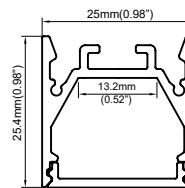

PRF157

PRF157 . **S** . **24** . **OPL**

Model

Finishing color

Light surface width

Cover type

Model

PRF157

Cover type

OPL *Opal*

Finishing color

S *Silver*

Light surface width

24mm

Physical

Dimensions	25x25.4mm
Material	Aluminium
Finishing	Anodized
Cover material	PC
Protective degree	IP20
Mounting	Hanging

Accessories

End cap	ECAP00062
Steel wire kit	WIRE00002
Safety wire	WIRE00004
Square box 75x75x25mm	BOX00001
Square box 230x75x65mm	BOX00002
Square box 258x125x65mm	BOX00003