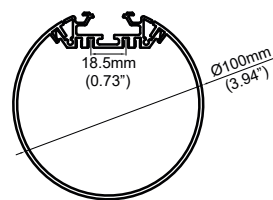

# PRF156

**PRF156** **S** . **100** . **OPR**

Model

Finishing  
color

Light  
surface  
width

Cover  
type

## Cover type

OPR *Opal round*

## Light surface width

100mm

## Physical

Dimensions *D 100mm*

Material *Aluminium*

Finishing *Anodized*

Cover material *PC*

Protective degree *IP20*

Mounting *Hanging*