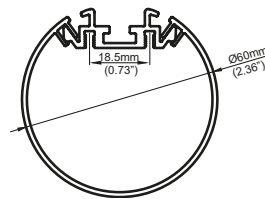

# PRF155

**PRF155** . **S** . **60** . **OPR**

Model

Finishing  
color

Light  
surface  
width

Cover  
type

## Cover type

OPR *Opal round*

## Light surface width

60mm

## Physical

Dimensions *D 60mm*

Material *Aluminium*

Finishing *Anodized*

Cover material *PC*

Protective degree *IP20*

Mounting *Hanging*