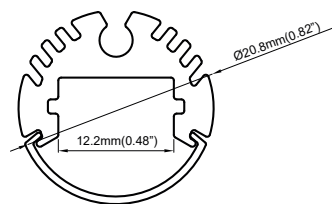

PRF153

PRF153 . **S** . **08** . **OPR**

Model

Finishing
color

Light
surface
width

Cover
type

Model

PRF153

Cover type

OPR *Opal round*

Finishing color

S *Silver*

Light surface width

8mm

Physical

Dimensions *D 20.8mm*

Material *Aluminium*

Finishing *Anodized*

Cover material *PC*

Protective degree *IP20*

Mounting *Hanging*

Accessories

End cap *ECAP00058*

Steel wire kit *WIRE00003*

Safety wire *WIRE00004*

Square box 75x75x25mm *BOX00001*

Square box 230x75x65mm *BOX00002*

Square box 258x125x65mm *BOX00003*

Round box D75x50mm *BOX00004*