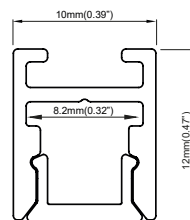

PRF151

PRF151 . **B** . **08** . **OPL**

Model

Finishing color

Light surface width

Cover type

Model

PRF151

Finishing color

B *Black*

S *Silver*

W *White*

Light surface width

08mm

Cover type

OPL *Opal*

BLK *Black*

Physical

Dimensions *10x12mm*

Material *Aluminium*

Finishing *Anodized*

Cover material *PC*

Protective degree *IP20*

Mounting *Hanging*

Accessories

End cap *ECAP00055*

Steel wire kit *WIRE00001*

Safety wire *WIRE00004*

180° Connector *JOIN00003*

90° Connector *JOIN00004*

Square box 75x75x25mm *BOX00001*

Square box 230x75x65mm *BOX00002*

Square box 258x125x65mm *BOX00003*