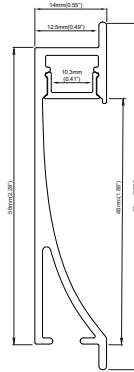

# PRF061

**PRF061 . S . 48 . OPL**

Model

Finishing  
color

Light  
surface  
width

Cover  
type

**Model**  
PRF061

**Cover type**  
OPL *Opal*

**Finishing color**  
S *Silver*

**Light surface  
width**  
48mm

## Physical

Dimensions *14x68mm*

Material *Aluminium*

Finishing *Anodized*

Cover material *PMMA*

Protective degree *IP20*

Mounting *Recessed*