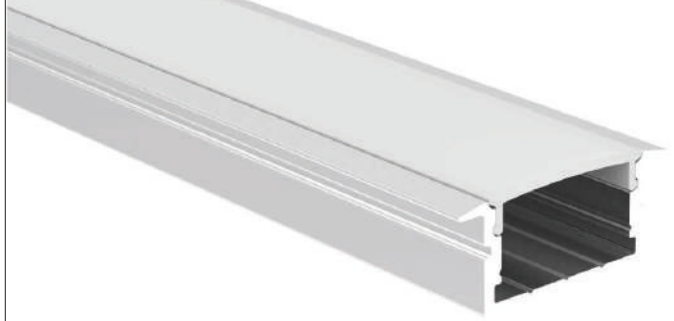

PRF058

PRF058 S . 22 . OPL

Model

Finishing color

Light surface width

Cover type

Model

PRF058

Finishing color

S Silver

Light surface width

22mm

Cover type

OPL *Opal*

FRS *Frosted*

CLR *Clear*

BLK *Black*

Physical

Dimensions 30x12.8mm

Material Aluminium

Finishing Anodized

Cover material PMMA / PC (black)

Protective degree IP20

Mounting Recessed