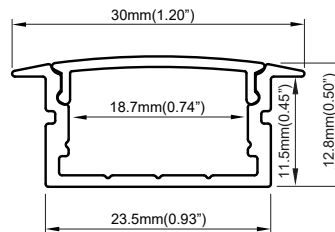

PRF058

PRF058 S . 22 . OPL

Model

Finishing color

Light surface width

Cover type

Model

PRF058

Finishing color

S Silver

Light surface width

22mm

Cover type

OPL *Opal*

FRS *Frosted*

CLR *Clear*

BLK *Black*

Physical

Dimensions 30x12.8mm

Material Aluminium

Finishing Anodized

Cover material PMMA / PC (black)

Protective degree IP20

Mounting Recessed