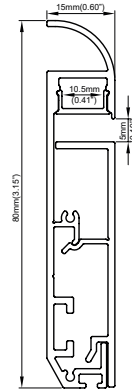

PRF016

PRF016 . **S** . **05** . **OPL**

Model

Finishing color

Light surface width

Cover type

Model
PRF016

Cover type
OPL *Opal*

Finishing color
S *Silver*

Light surface width
05mm

Physical

Dimensions *15x80mm*

Material *Aluminium*

Finishing *Anodized*

Cover material *PC*

Protective degree *IP20*

Mounting *Surface*

Accessories

End cap *ECAP00028*