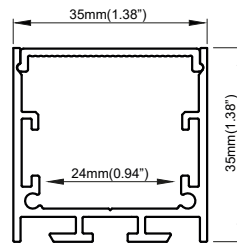

PRF015

PRF015 **S** . **33** . **OPL**

Model

Finishing color

Light surface width

Cover type

Model

PRF015

Finishing color

S Silver

Light surface width

33mm

Cover type

OPL *Opal*

FRS *Frosted*

CLR *Clear*

Physical

Dimensions 35x35mm

Material Aluminium

Finishing Anodized

Cover material PMMA

Protective degree IP20

Mounting Surface

Accessories

End cap ECAP00027

Mounting clip CLIP00013

IP20