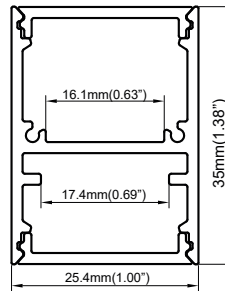

PRF013

PRF013 . **S** . **25** . **OPL**

Model

Finishing
color

Light
surface
width

Cover
type

Model
PRF013

Cover type
OPL *Opal*

Finishing color
S *Silver*

**Light surface
width**
25mm

Physical

Dimensions	25.4x35mm
Material	Aluminium
Finishing	Anodized
Cover material	PMMA
Protective degree	IP20
Mounting	Surface

Accessories

End cap	ECAP00024
Mounting clip	CLIP00011