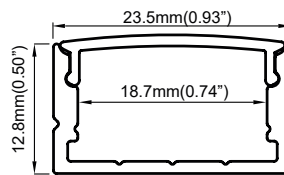

PRF012

PRF012 . **S** . **20** . **OPL**

Model

Finishing
color

Light
surface
width

Cover
type

Model

PRF012

width

20mm

Physical

Dimensions *23.5x12.8mm*

Material *Aluminium*

Finishing *Anodized*

Cover material *PMMA*

Protective degree *IP20*