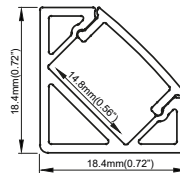

PRF009

PRF009 **S** . **15** . **OPL**

Model

Finishing
color

Light
surface
width

Cover
type

Model

PRF009

Finishing color

S *Silver*

Light surface width

15mm

Cover type

OPL *Opal*

FRS *Frosted*

CLR *Clear*

BLK *Black*

Physical

Dimensions *18.4x18.4mm*

Material *Aluminium*

Finishing *Anodized*

Cover material *PMMA*

Protective degree *IP20*

Mounting *Surface*