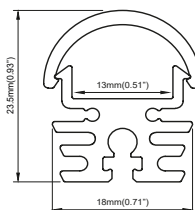

Finishing color

S Silver

Light surface width

20mm

Cover type

OPR *Opal round*

FRS *Frosted*

L30 *Lenticular 30°*

L60 *Lenticular 60°*

L90 *Lenticular 90°*

Physical

Dimensions *18x23.5mm / 18x21mm*

Material *Aluminium*

Finishing *Anodized*

Cover material *PMMA*

Protective degree *IP20*