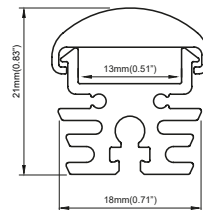

Finishing color

S Silver

Light surface width

20mm

Cover type

OPR *Opal round*

FRS *Frosted*

L30 *Lenticular 30°*

L60 *Lenticular 60°*

L90 *Lenticular 90°*

Physical

Dimensions *18x23.5mm / 18x21mm*

Material *Aluminium*

Finishing *Anodized*

Cover material *PMMA*

Protective degree *IP20*