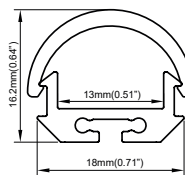

Finishing color

S Silver

Light surface width

20mm

Cover type

OPR *Opal round*

FRS *Frosted*

L30 *Lenticular 30°*

L60 *Lenticular 60°*

L90 *Lenticular 90°*

Physical

Dimensions *18x16.2mm / 18x13.5mm*

Material *Aluminium*

Finishing *Anodized*

Cover material *PMMA*

Protective degree *IP20*