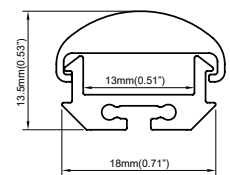

Finishing color

S Silver

Light surface width

20mm

Cover type

OPR *Opal round*

FRS *Frosted*

L30 *Lenticular 30°*

L60 *Lenticular 60°*

L90 *Lenticular 90°*

Physical

Dimensions *18x16.2mm / 18x13.5mm*

Material *Aluminium*

Finishing *Anodized*

Cover material *PMMA*

Protective degree *IP20*