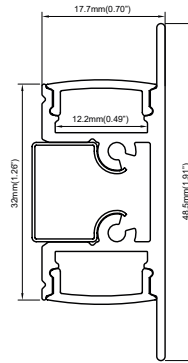

# PRF006

**PRF006 S . 16 . OPL**

Model

Finishing  
color

Light  
surface  
width

Cover  
type

**Model**  
PRF006

**Cover type**  
OPL *Opal*

**Finishing color**  
S *Silver*

**Light surface  
width**  
16mm

## Physical

Dimensions	17.7x48.5mm
Material	Aluminium
Finishing	Anodized
Cover material	PMMA
Protective degree	IP20
Mounting	Surface