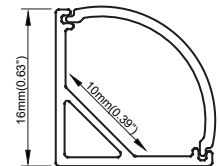

PRF003

PRF003 **S** . **14** . **OPR**

Model

Finishing
color

Light
surface
width

Cover
type

Model

PRF003

Finishing color

S *Silver*

Light surface width

14mm

Cover type

OPR *Opal round*

OPS *Opal square*

Physical

Dimensions *16x16mm*

Material *Aluminium*

Finishing *Anodized*

Cover material *PMMA*

Protective degree *IP20*

Mounting *Surface*

Accessories

End cap round cover *ECAP00003*

End cap square cover *ECAP00004*

Mounting clip *CLIP00003*