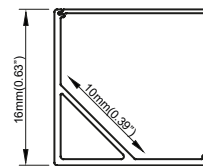

PRF003

PRF003 **S** . **14** . **OPR**

Model

Finishing
color

Light
surface
width

Cover
type

Model

PRF003

Finishing color

S *Silver*

Light surface width

14mm

Cover type

OPR *Opal round*

OPS *Opal square*

Physical

Dimensions *16x16mm*

Material *Aluminium*

Finishing *Anodized*

Cover material *PMMA*

Protective degree *IP20*

Mounting *Surface*

Accessories

End cap round cover *ECAP00003*

End cap square cover *ECAP00004*

Mounting clip *CLIP00003*